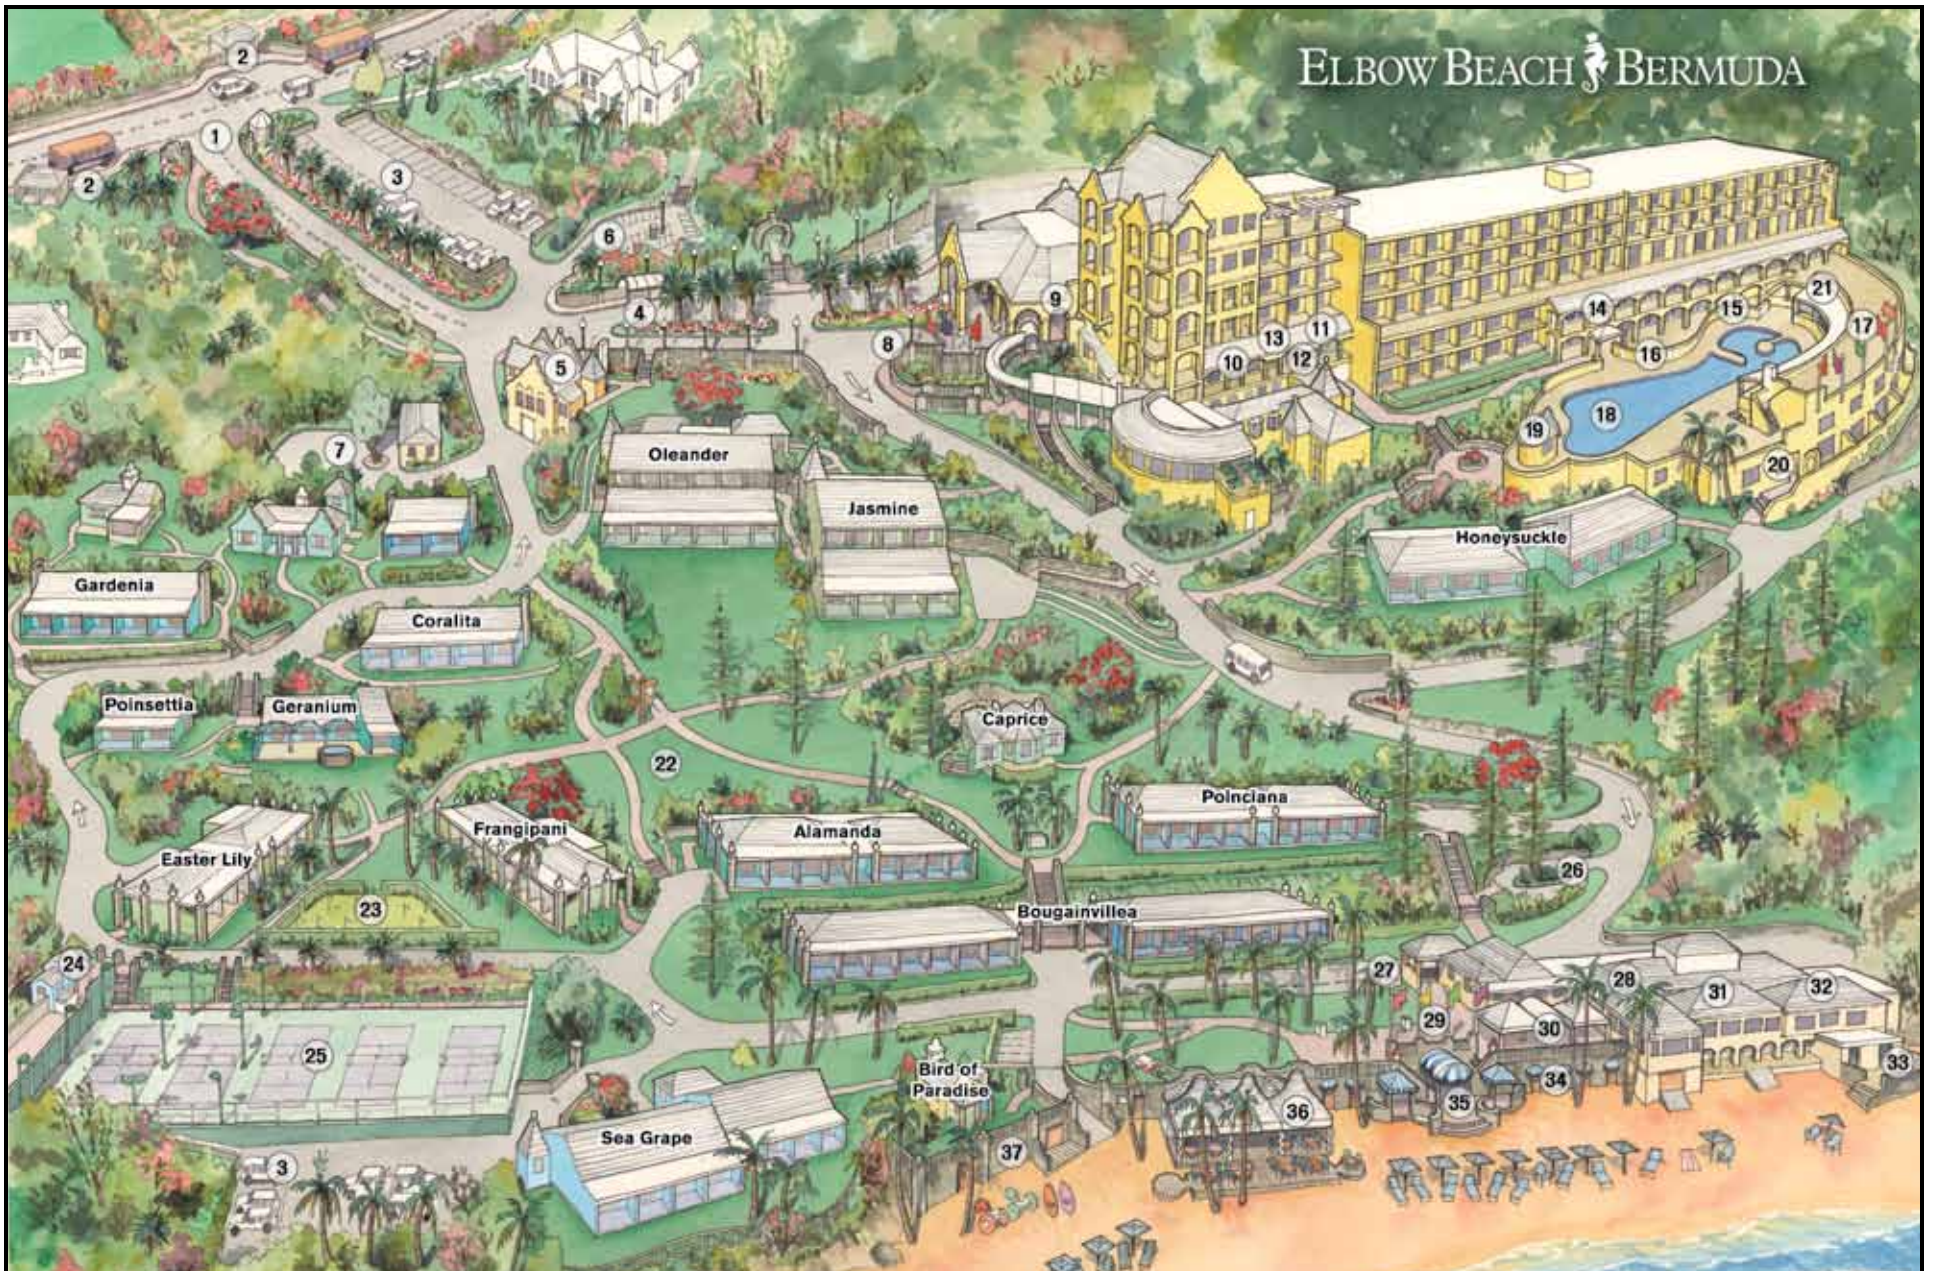

# ELBOW BEACH BERMUDA

500-508	Honeysuckle	770-771	Poinsettia	1	Front Entrance	11	Business Centre	21	Spa	31	Lido Restaurant
600-616	Oleander	780-787	Frangipani	2	Public Bus Stops	12	Lobby Shop	22	Alamanda Gardens	32	St. George's Room
620-633	Jasmine	790-797	Easter Lily	3	Car Parking	13	Art Gallery	23	Putting Green	33	St. George's Deck
640	Caprice	802-817	Bougainvillea	4	Lido Shuttle Stop	14	Paget & Norfolk Room	24	Tennis Pro Shop	34	Rest Rooms
650-657	Poinciana	840	Bird of Paradise	5	The Bermuda Room	15	Kids' Club	25	Tennis Courts	35	Beach Entrance
660-668	Alamanda	850-856	Sea Grape	6	Upper Cycle Parking	16	Blue Point Restaurant	26	Lower Cycle Parking	36	Mickey's Beach Bistro
740-744	Gardenia			7	Scooter Rental	17	Ocean Terrace	27	Lido Taxi Stop	37	Dive Shop
750-754	Coralita			8	Hotel Entrance	18	Pool	28	The Deep Nightclub		
761-762	Geranium			9	Hotel Lobby	19	Pool Bar	29	Beach Terrace		
				10	The Library	20	Fitness Room	30	Sea Breeze Terrace		