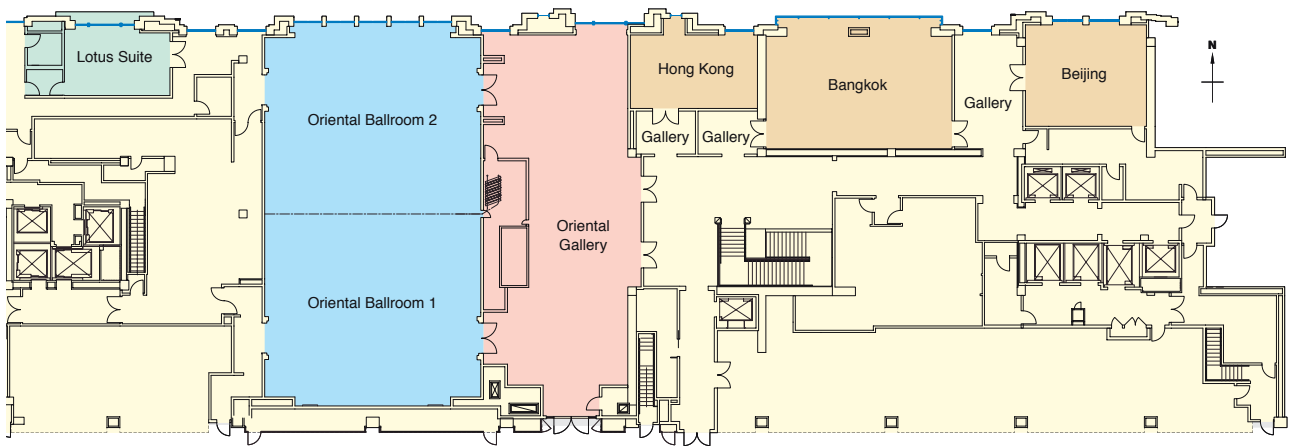

ARCADE LEVEL FUNCTION ROOMS

Function Rooms	Square Feet	Banquet	Reception	Classroom	Theatre	Boardroom
Oriental Ballroom	4,200	380	600	180	450	—
Oriental Ballroom 1	2,100	150	225	90	225	34
Oriental Ballroom 2	2,100	150	225	90	225	34
Oriental Gallery	1,950	—	225	—	—	—
Bangkok	1,280	—	100	50	—	34
Beijing	670	50	50	25	55	22
Hong Kong	525	—	—	—	—	24

ARCADE LEVEL
ORIENTAL BALLROOM 1 & 2

Function Rooms	Square Feet	Banquet	Reception	Classroom	Theatre	Boardroom
Oriental Ballroom	4,200	380	600	180	450	—
Oriental Ballroom 1	2,100	150	225	90	225	34
Oriental Ballroom 2	2,100	150	225	90	225	34

MANDARIN ORIENTAL
BOSTON

MANDARIN ORIENTAL, BOSTON

ARCADE LEVEL ORIENTAL GALLERY

Function Rooms	Square Feet	Banquet	Reception	Classroom	Theatre	Boardroom
Oriental Gallery	1,950	—	225	—	—	—

ARCADE LEVEL
BANGKOK ROOM

Function Rooms	Square Feet	Banquet	Reception	Classroom	Theatre	Boardroom
Bangkok	1,280	—	100	50	—	34

MANDARIN ORIENTAL
BOSTON

MANDARIN ORIENTAL, BOSTON

ARCADE LEVEL BEIJING ROOM

Function Rooms	Square Feet	Banquet	Reception	Classroom	Theatre	Boardroom
Beijing	670	50	50	25	55	22