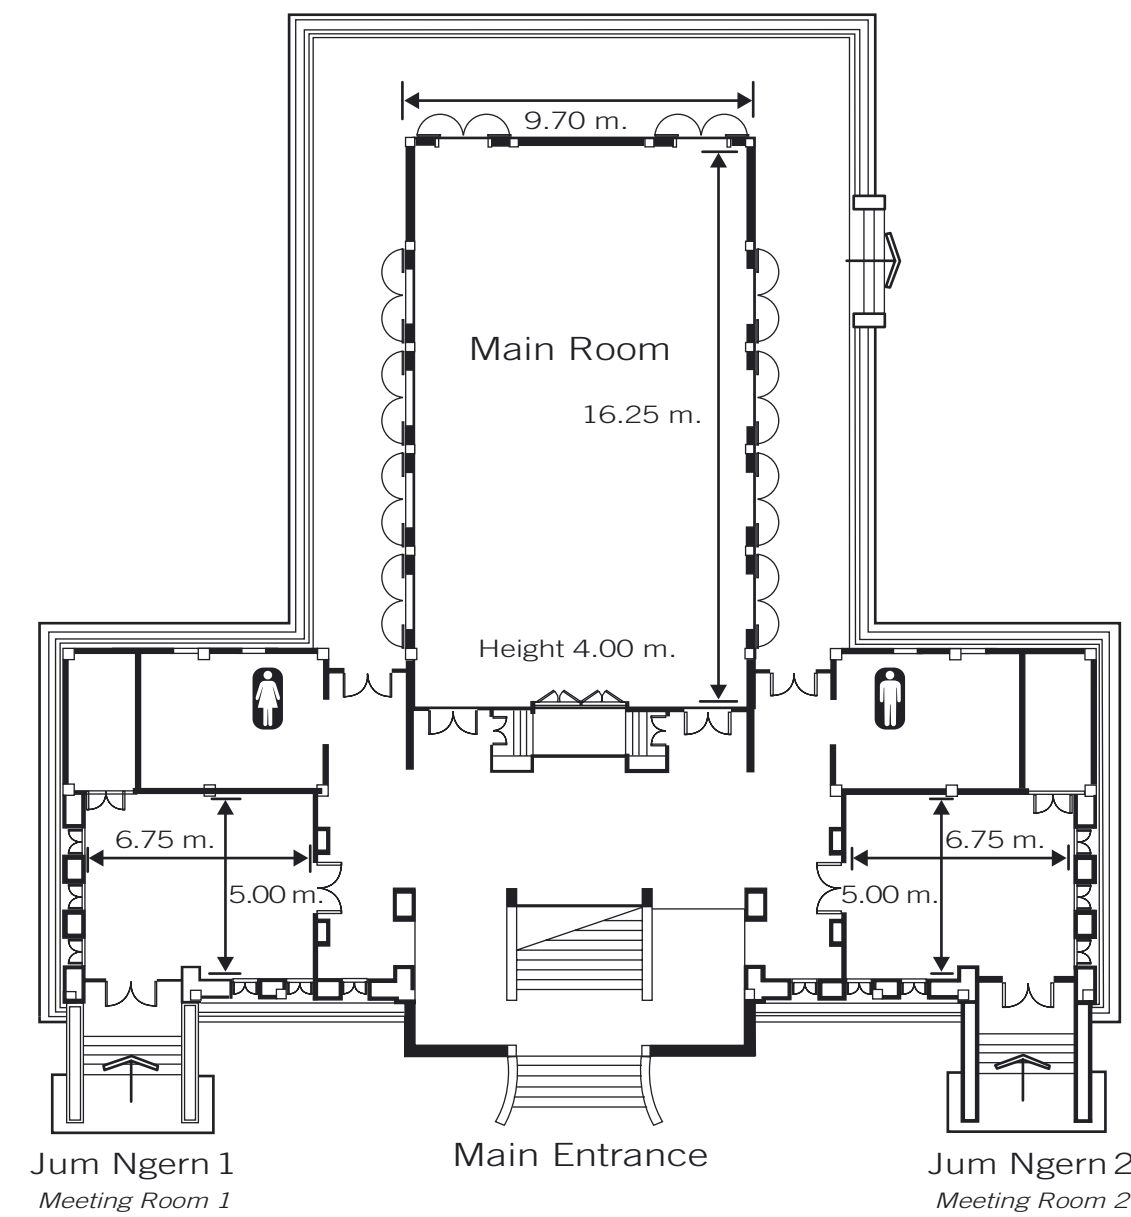

Jum Ngern Hall
Junior Ballroom