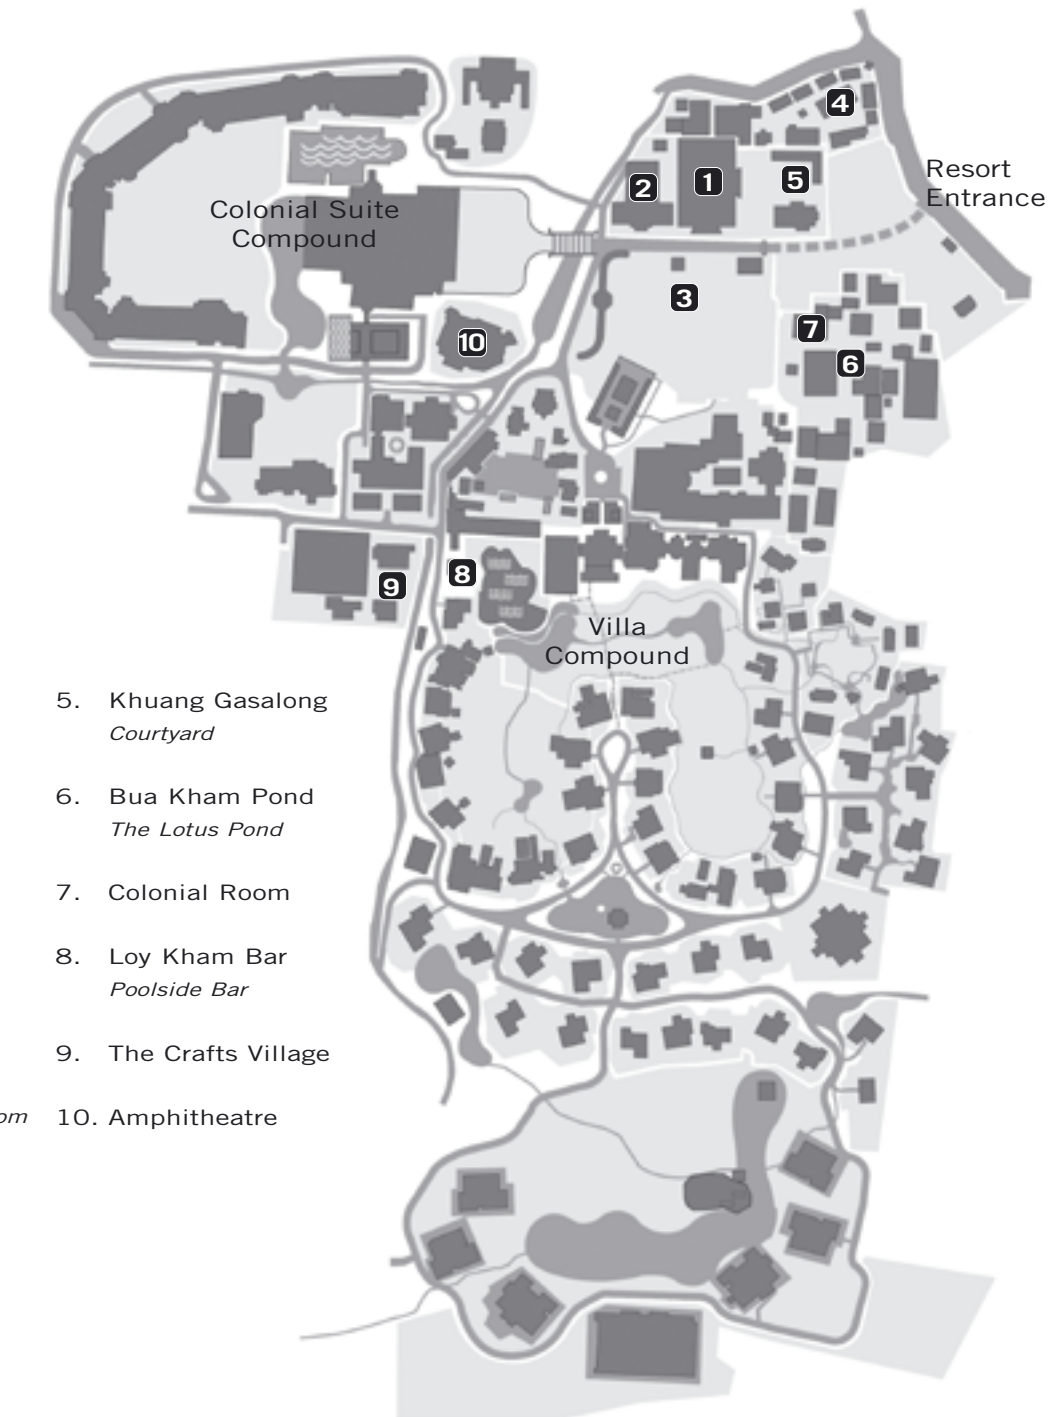

Outdoor Venue	Dimension	Area	Height	Reception	Round table	Buffet	Classroom	Theater	U Shape	Board room	Hollow Square
Khuang Khong Khao The Lawn	87.68 x 63.28 m. 287.59 x 207.55 ft.	5,265.12 sqm. 59,689.30 sq.ft.	-	1,200	1,000	1,000	-	-	-	-	-
Bua Kham Pond The Lotus Pond	-	130 sqm. 1,399.31 sq.ft.	-	150	100	80	-	-	-	-	-
Sala Jum Ngern (Upper level of Junior Ballroom) Outdoor Pavilion	-	254 sqm. 2,734.03 sq.ft.	-	100	80	80	-	-	-	-	-
Loy Kham Bar Poolside Bar	10.50 x 10.50 m. 34.45 x 34.45 ft.	110.25 sqm. 1,186.72 sq.ft.	-	80	50	50	-	-	-	-	-
Colonial Patio (Ground floor of Colonial Room)	10 x 18 m. 32.81 x 59.06 ft.	180 sqm. 1,937.50 sq.ft.	2.9 m.	50	-	-	-	-	-	-	-
Khuang Gasalong Courtyard	10 x 21 m. 32.81 x 68.90 ft.	210 sqm. 2,260.61 sq.ft.	-	50	-	-	-	-	-	-	-
Kad Dhara The Shopping Village	-	-	-	150	-	-	-	-	-	-	-
Amphitheatre	-	289 sqm. 3,110.77 sq.ft.	-	120	-	-	-	-	-	-	-

www.mandarinoriental.com

Map of Function Area

- Jum Thong Hall
Grand Ballroom
- Jum Ngern Hall
Junior Ballroom
- Jum Ngern 1
Meeting room 1
- Jum Ngern 2
Meeting room 2
- Sala Jum Ngern
*Upper level of Junior Ballroom
Outdoor Pavilion*
- Khuang Khong Khao
The Lawn
- Kad Dhara
The Shopping Village
- Khuang Gasalong
Courtyard
- Bua Kham Pond
The Lotus Pond
- Colonial Room
- Loy Kham Bar
Poolside Bar
- The Crafts Village
- Amphitheatre

Jum Thong Hall
Grand Ballroom

Jum Ngern Hall
Junior Ballroom

Sala Jum Ngern
(Upper Level of Junior Ballroom)
Outdoor Pavilion

Khuang Khong Khao
The Lawn