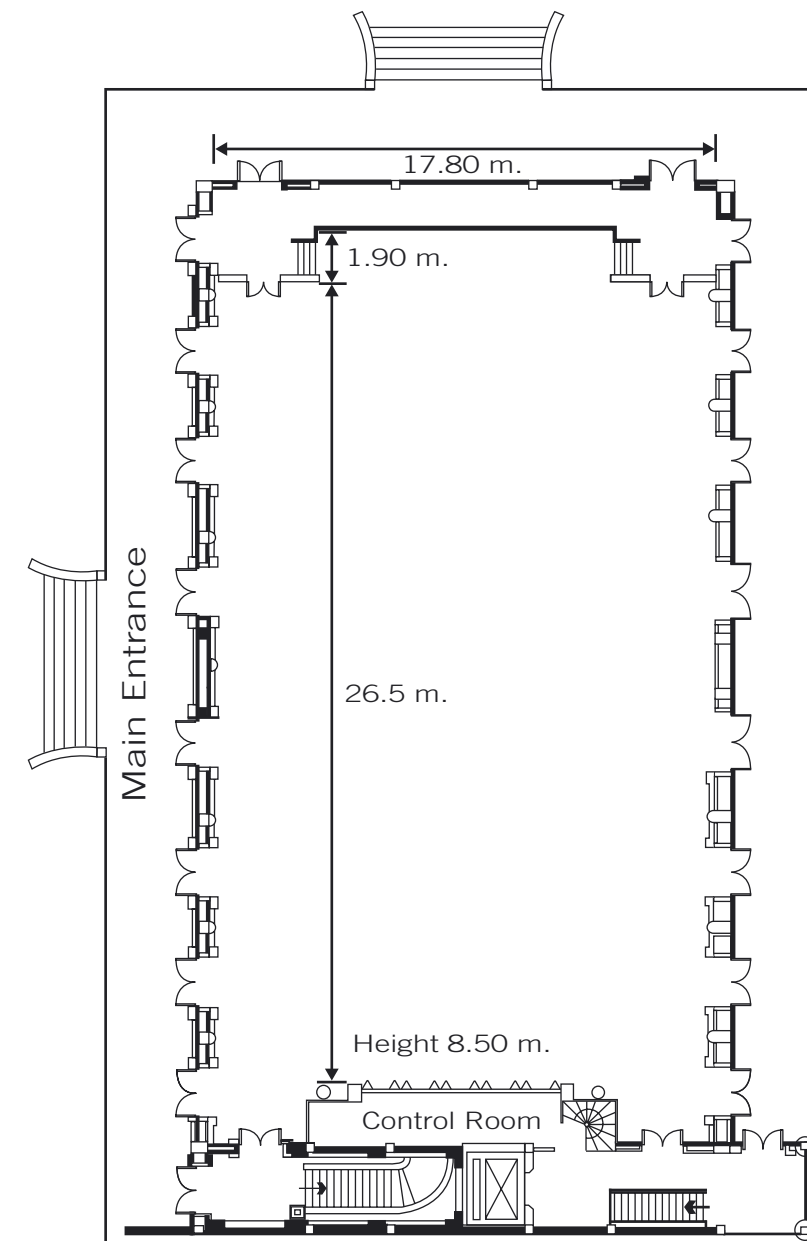

Jum Thong Hall
Grand Ballroom