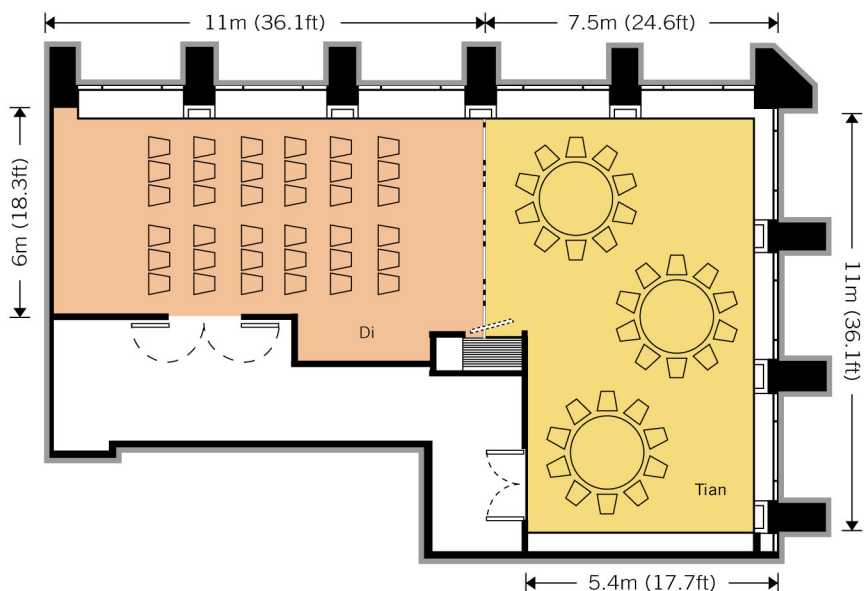

## Function Space

The Landmark Mandarin Oriental is the preferred venue in Hong Kong for exclusive social events, small hi-tech meetings, product launches and fashion shows. Our meeting and banqueting facilities can accommodate up to 80 guests theatre-style, while we can also provide an intimate venue for corporate gatherings and specialised events for as few as 10.

## Function / Meeting Space

Function Room	Dimensions Sq ft / Sq m	Ceiling Height	Banquet Rounds	Reception	Theatre Style	Classroom	Boardroom
Tian	667 / 62	7.5 / 2.3	30	60	36	16	20
Di	621 / 58	7.5 / 2.3	30	50	36	16	20
Tian+Di	1,288 / 120	7.5 / 2.3	68	110	80	30	34