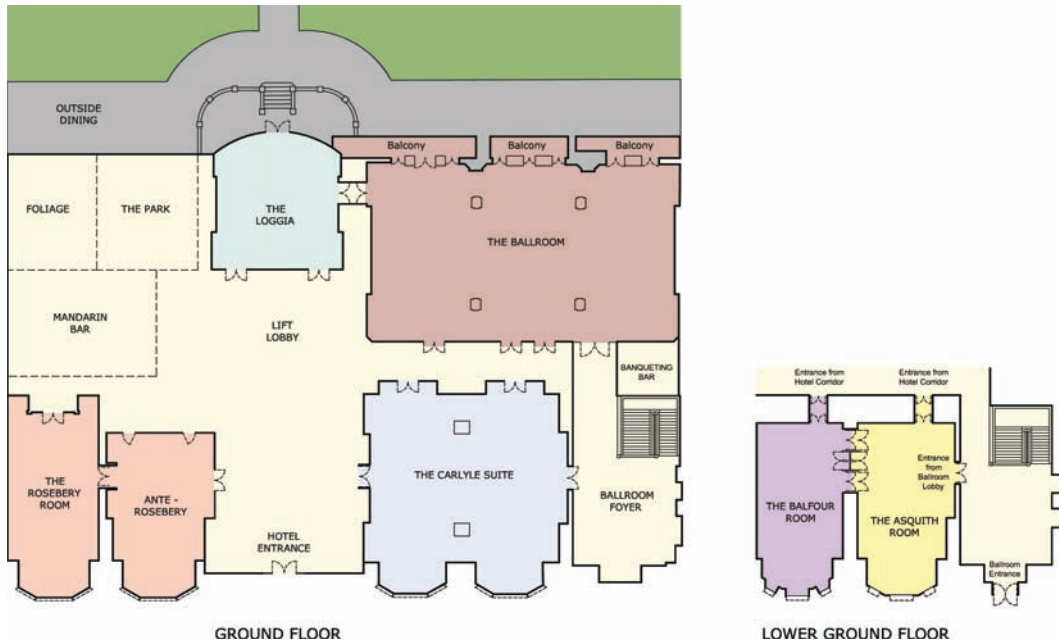

## FUNCTION ROOM CAPACITIES AND DIMENSIONS

Rooms	Capacities							Dimensions feet (metre)				
	Theatre	Classroom	Boardroom	U-shape	Lunch/Dinner	Dinner Dance	Reception	Length	Width	Area	Height (max)	Height (min)
The Ballroom	250	120	60	70	250	200	400	66'9" (20.36m)	39'4" (12m)	2625 ft <sup>2</sup> (243.87m <sup>2</sup> )	16'3" (4.96m)	8'7" (2.63m)
The Carlyle Suite	60	40	40	40	150	70	250	44'11" (13.7m)	46'10" (14.29m)	1979 ft <sup>2</sup> (183.86m <sup>2</sup> )	16'3" (4.96m)	8'2" (2.50m)
The Rosebery Rooms	60	40	30	35	60	60	150	45'11" (13.75m)	21'9" (6.64m)	906 ft <sup>2</sup> (84.18m <sup>2</sup> )	16'3" (4.96m)	7'9" (2.37m)
The Balfour Room	40	30	25	20	30	N/A	70	32'3" (9.84m)	19'7" (5.98m)	611 ft <sup>2</sup> (56.8m <sup>2</sup> )	8'8" (2.56m)	8'2" (2.5m)
The Asquith Room	40	30	25	20	30	N/A	70	33'9" (10.29m)	22'4" (6.8m)	666 ft <sup>2</sup> (61.9m <sup>2</sup> )	8'8" (2.65m)	8'2" (2.5m)
The Loggia	40	N/A	20	15	30	N/A	70	33'2" (10.05m)	27'9" (8.47m)	927 ft <sup>2</sup> (85.12m <sup>2</sup> )	16' (4.8m)	11'5" (3.48m)