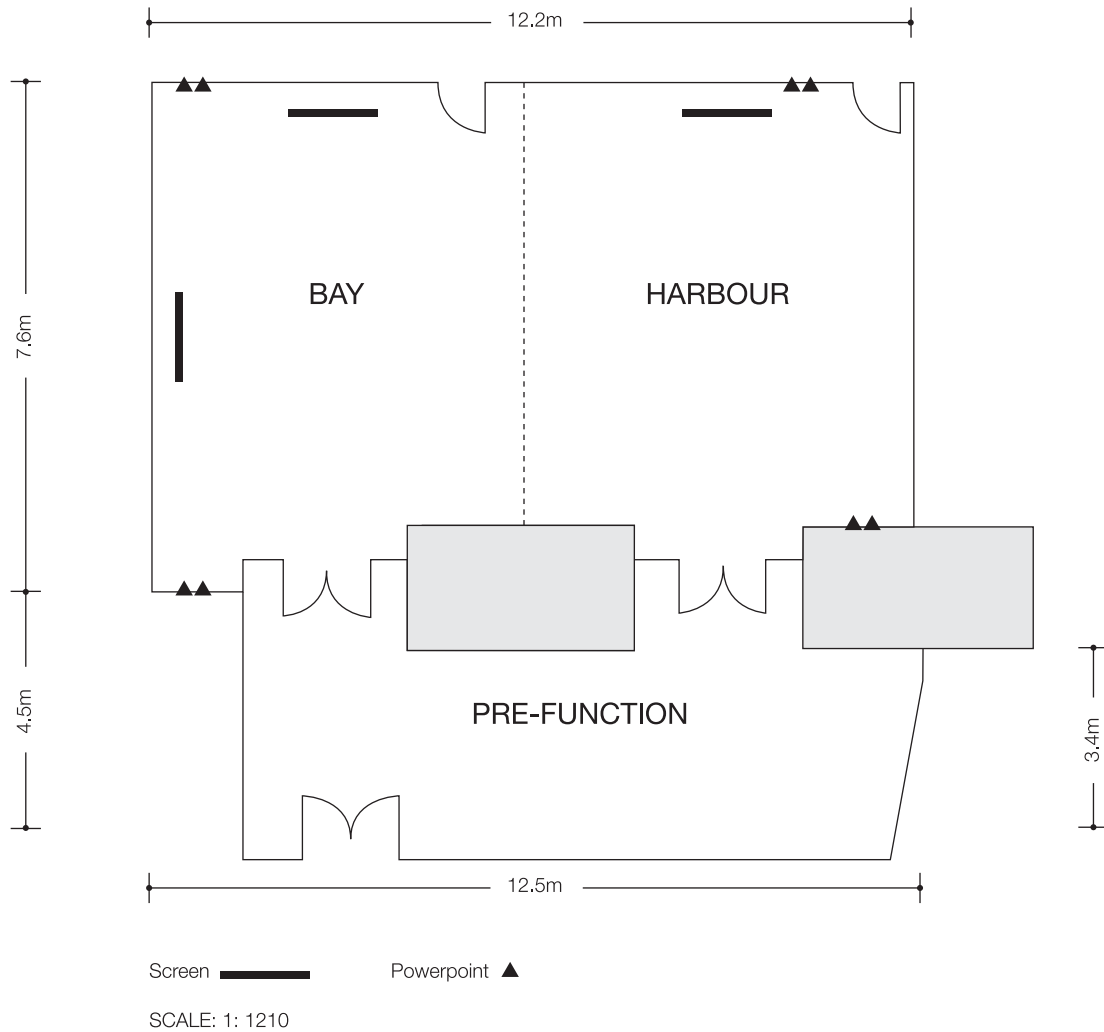

1ST FLOOR
HARBOUR ROOM AND BAY ROOM

Function Rooms	Size sq.m/sq.ft	Ceiling m/ft	Cocktail Reception	Banquet Dinner	Meeting Theatre	Meeting Classroom	Meeting U-Shape	Boardroom
Harbour Room	47.4/ 516	3.4 / 11.1	20	30	40	18	15	12
Bay Room	47.2/ 514	3.4 / 11.1	20	30	40	18	15	12
Harbour + Bay	94.6 / 1,030	3.4 / 11.1	50	50	80	36	24	28

MANDARIN ORIENTAL
MACAU

MANDARIN ORIENTAL, MACAU

1ST FLOOR BOARDROOM

Screen Powerpoint

SCALE: 1: 865

Function Rooms	Size sq.m/sq.ft	Ceiling m/ft	Cocktail Reception	Banquet Dinner	Meeting Theatre	Meeting Classroom	Meeting U-Shape	Boardroom
Boardroom	60 / 653	3.4 / 11.1	-	-	-	-	-	12