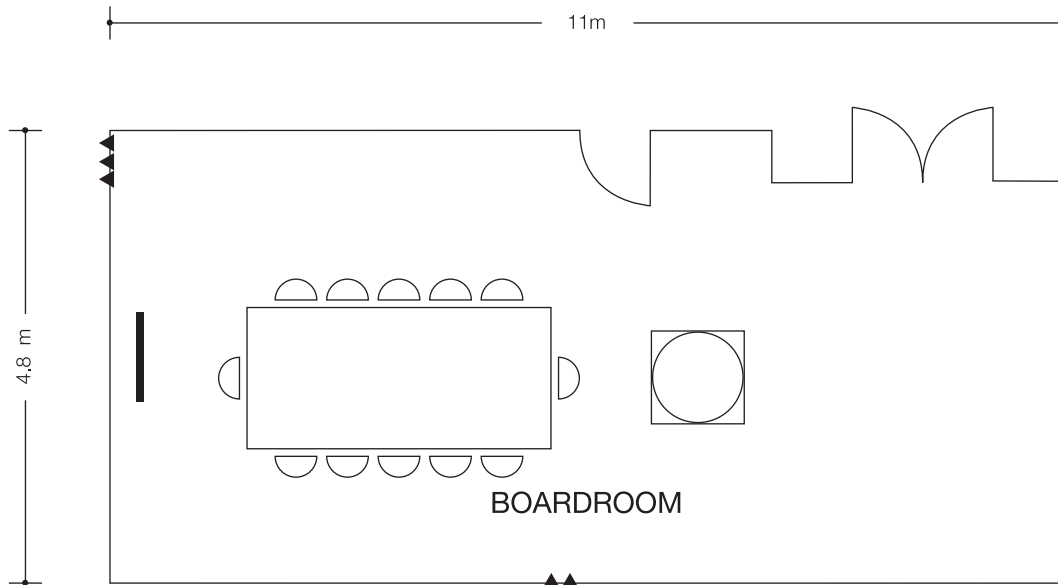

1ST FLOOR
HARBOUR ROOM AND BAY ROOM

Function Rooms	Size sq.m/sq.ft	Ceiling m/ft	Cocktail Reception	Banquet Dinner	Meeting Theatre	Meeting Classroom	Meeting U-Shape	Boardroom
Harbour Room	47.4/ 516	3.4 / 11.1	20	30	40	18	15	12
Bay Room	47.2/ 514	3.4 / 11.1	20	30	40	18	15	12
Harbour + Bay	94.6 / 1,030	3.4 / 11.1	50	50	80	36	24	28

MANDARIN ORIENTAL
MACAU

MANDARIN ORIENTAL, MACAU

1ST FLOOR BOARDROOM

Screen Powerpoint

SCALE: 1: 865

Function Rooms	Size sq.m/sq.ft	Ceiling m/ft	Cocktail Reception	Banquet Dinner	Meeting Theatre	Meeting Classroom	Meeting U-Shape	Boardroom
Boardroom	60 / 653	3.4 / 11.1	-	-	-	-	-	12