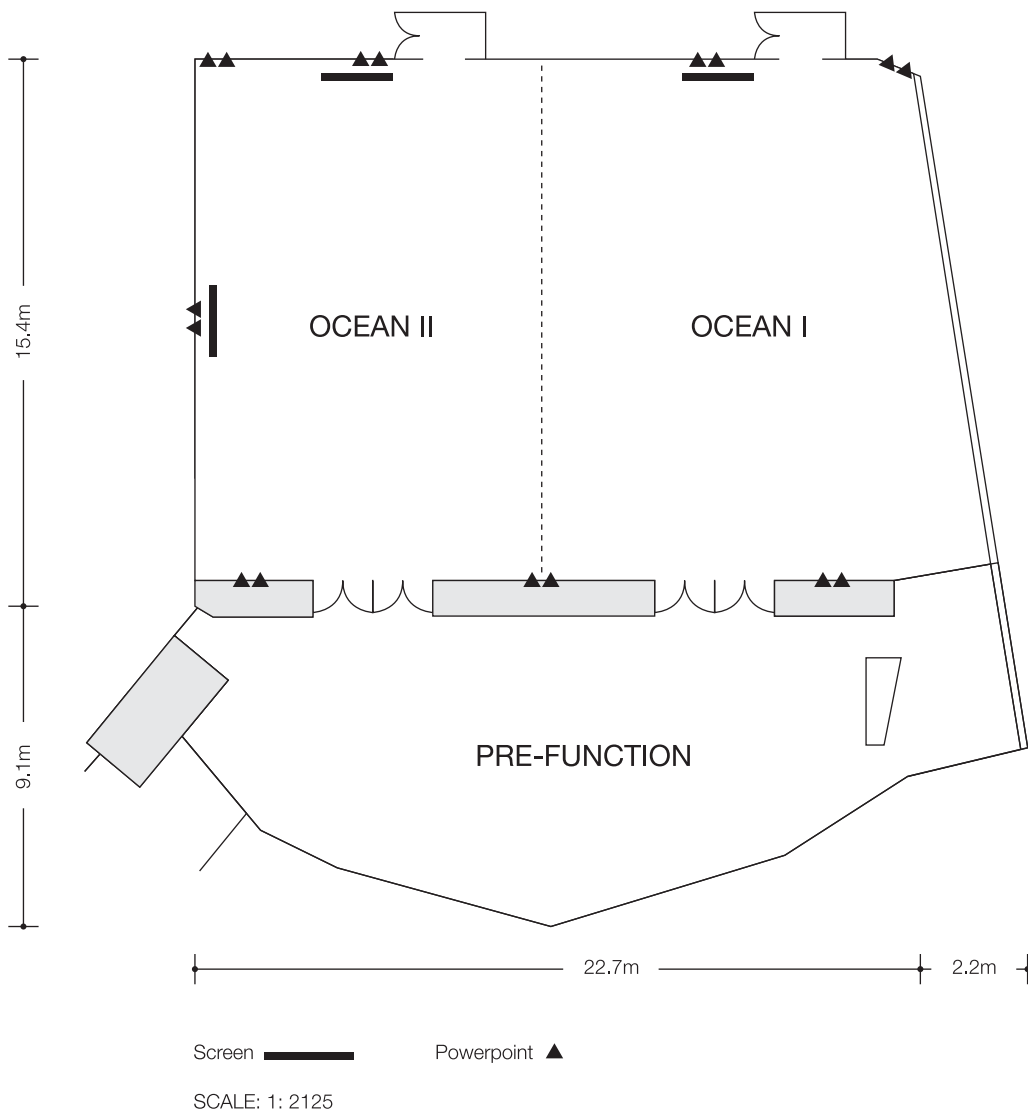

1ST FLOOR
OCEAN ROOM

Function Rooms	Size sq.m/sq.ft	Ceiling m/ft	Cocktail Reception	Banquet Dinner	Meeting Theatre	Meeting Classroom	Meeting U-Shape	Boardroom
Ocean Room (I + II)	320 / 3,485	3.9 / 12.8	330	200	250	120	70	48
Ocean I	170 / 1,851	3.9 / 12.8	150	110	140	60	42	24
Ocean II	150 / 1,634	3.9 / 12.8	150	90	110	60	42	24