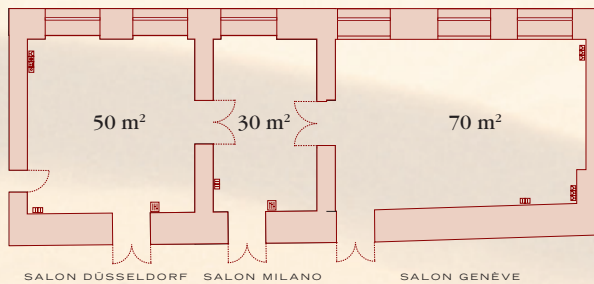

CONFERENCE FACILITIES:

All three private salons offer natural daylight and cherry wood paneling, and are the ideal location for meetings for up to 150 people. The meeting rooms are equipped with modern conference technology, high-speed Internet access (wireless LAN), a Bose audio system and individually controlled air-conditioning. All meeting rooms can be booked individually or connected by large doors.

Individual matching to the meeting space is the gourmet kitchen in an appropriate setting.

SALONS:

RESTAURANT MARK'S:

CHINA MOON ROOF TERRACE

Empfang
Reception

U-Tafel
U-Shape

Blocktafel
Boardroom style

Parlamentarisch/
Classroom style

Runde Tische
Round tables

Cabaret

Theater
Theatre style

	Area	Empfang Reception	U-Tafel U-Shape	Blocktafel Boardroom style	Parlamentarisch/ Classroom style	Runde Tische Round tables	Cabaret	Theater Theatre style
Salon Düsseldorf	50 m ² / 538 sq.ft	50	20	20	24	30	24	40
Salon Milano	30 m ² / 323 sq.ft	30	-	14	15	10	-	15
Salon Genève	70 m ² / 753 sq.ft	70	26	30	50	50	40	80
Restaurant Mark's	277m ² / 2981 sq.ft	200	-	40	-	120	-	120
Dachterrasse	177 m ² / 1905 sq.ft	120	-	20	-	-	-	-