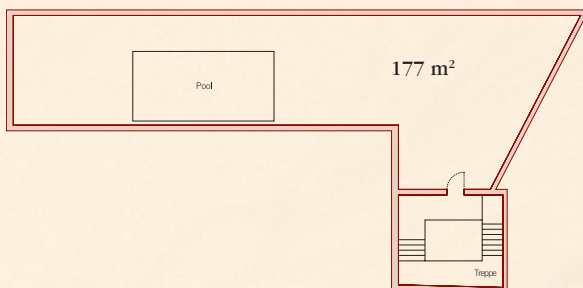

Individual matching to the meeting space is the gourmet kitchen in an appropriate setting.

SALONS:

RESTAURANT MARK'S:

CHINA MOON ROOF TERRACE

Empfang
Reception

U-Tafel
U-Shape

Blocktafel
Boardroom style

Parlamentarisch/
Classroom style

Runde Tische
Round tables

Cabaret

Theater
Theatre style

	Area	Empfang Reception	U-Tafel U-Shape	Blocktafel Boardroom style	Parlamentarisch/ Classroom style	Runde Tische Round tables	Cabaret	Theater Theatre style
Salon Düsseldorf	50 m ² / 538 sq.ft	50	20	20	24	30	24	40
Salon Milano	30 m ² / 323 sq.ft	30	-	14	15	10	-	15
Salon Genève	70 m ² / 753 sq.ft	70	26	30	50	50	40	80
Restaurant Mark's	277m ² / 2981 sq.ft	200	-	40	-	120	-	120
Dachterrasse	177 m ² / 1905 sq.ft	120	-	20	-	-	-	-