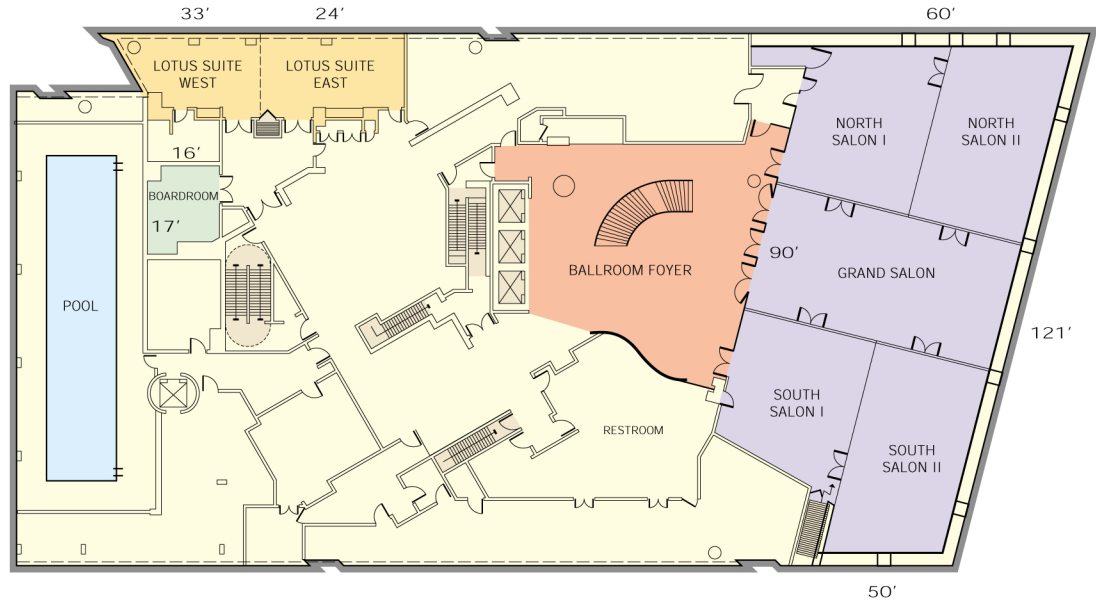

Function Space

Function / Meeting Space

Function Room	Dimensions Sq ft / Sq m	Ceiling Height	Banquet Rounds	Dinner & Dance	Reception	Theater Style	Classroom	Boardroom	Hollow
Mandarin Ballroom	6,000 / 540	16 ft	500	400	900	600	300	130	170
Ballroom Foyer	2,400 / 216	18 ft	–	–	400	–	–	–	–
Lotus Suite	960 / 89	11 ft	70	30	120	80	40	–	–
Boardroom	250 / 23	10 ft	–	–	–	–	–	8	–