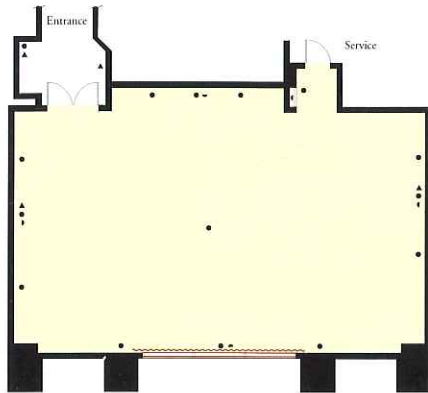

Embassy Room