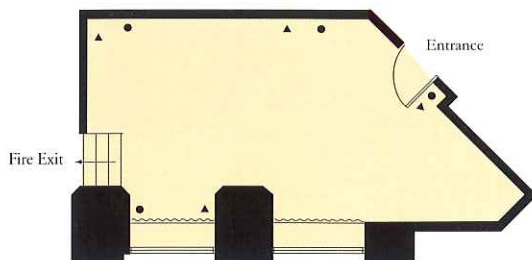

Function / Meeting Space

Function Rooms	Dimension L x W x H	Size sq.ft	Banquet	Reception	Classroom	Theater	Conference	U-Shape	Hollow square
Club Room	10 x 14 x 9	400	20	30	15	30	16	12	8
Embassy Room	48 x 28 x 12	1,400	100	130	80	130	24	30	32
Boardroom	37 x 17 x 8.5	1,000	32	50	24	34	20	15	12
Library I	37 x 18 x 8.5	650	22	25	15	22	12	10	8
Library II	27 x 13 x 8.5	450	20	20	14	30	20	12	-
Library Total	37 x 31 x 8.5	1,100	60	70	30	78	24	20	20

Club Room