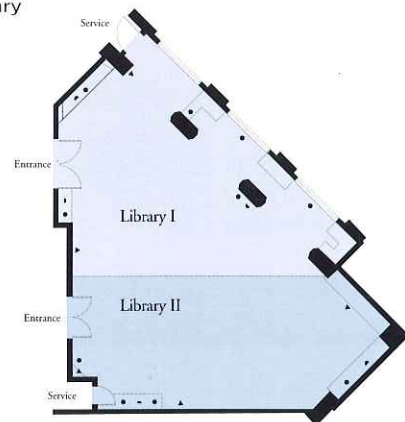

Function / Meeting Space

Function Rooms	Dimension L x W x H	Size sq.ft	Banquet	Reception	Classroom	Theater	Conference	U-Shape	Hollow square
Club Room	10 x 14 x 9	400	20	30	15	30	16	12	8
Embassy Room	48 x 28 x 12	1,400	100	130	80	130	24	30	32
Boardroom	37 x 17 x 8.5	1,000	32	50	24	34	20	15	12
Library I	37 x 18 x 8.5	650	22	25	15	22	12	10	8
Library II	27 x 13 x 8.5	450	20	20	14	30	20	12	-
Library Total	37 x 31 x 8.5	1,100	60	70	30	78	24	20	20

Club Room

Boardroom

Embassy Room

Library

Hotel address:

222 Sansome Street, San Francisco,
 CA 94104-2792, USA
 Telephone +1 (415) 276 9888
 Facsimile +1 (415) 433 0289
 Email mosfo-reservations@mohg.com

www.mandarinoriental.com