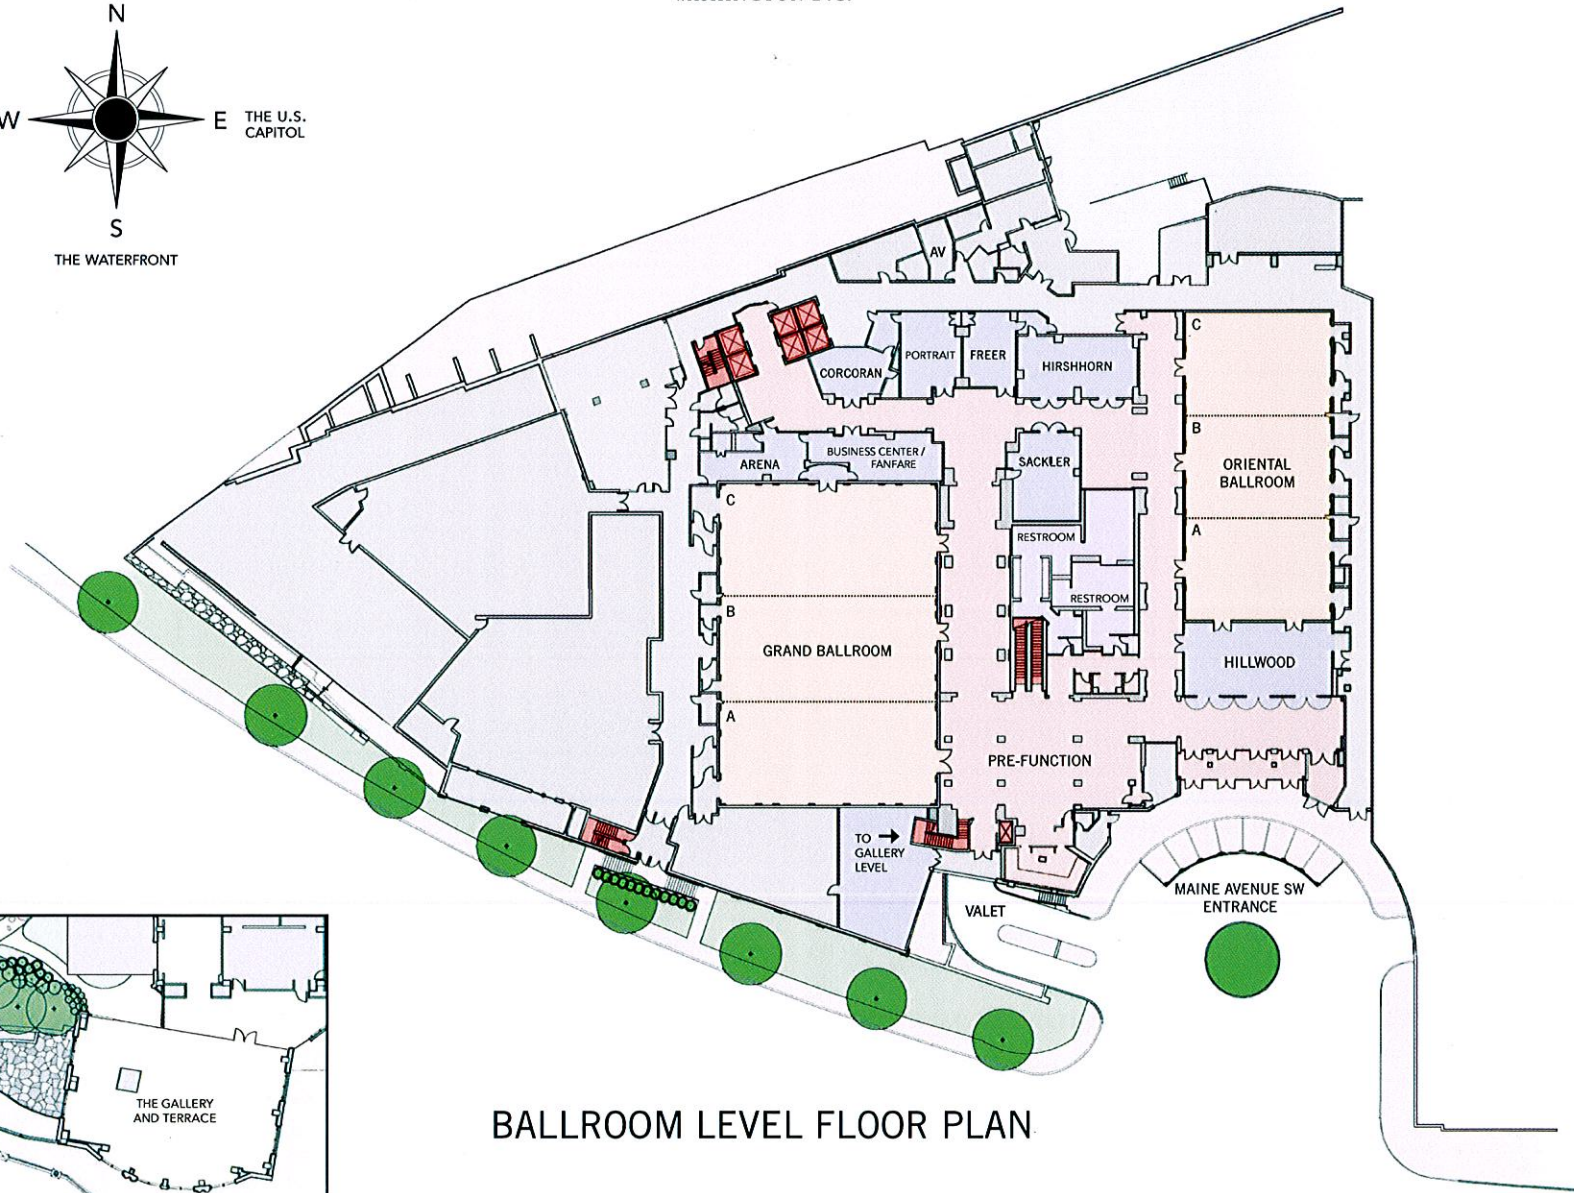

MANDARIN ORIENTAL
WASHINGTON D.C.

THE WASHINGTON MONUMENT
AND THE WHITE HOUSE

BALLROOM LEVEL FLOOR PLAN

GALLERY LEVEL FLOOR PLAN

Mandarin Oriental, Washington D.C.
1330 Maryland Avenue, S.W., Washington, D.C. 20024 USA
Telephone (202) 554-8588 Facsimile (202) 554-8999

MANDARIN ORIENTAL
WASHINGTON D.C.

GROUND FLOOR PLAN

Mandarin Oriental, Washington D.C.
1330 Maryland Avenue, S.W., Washington, D.C. 20024 USA
Telephone (202) 554-8588 Facsimile (202) 554-8999